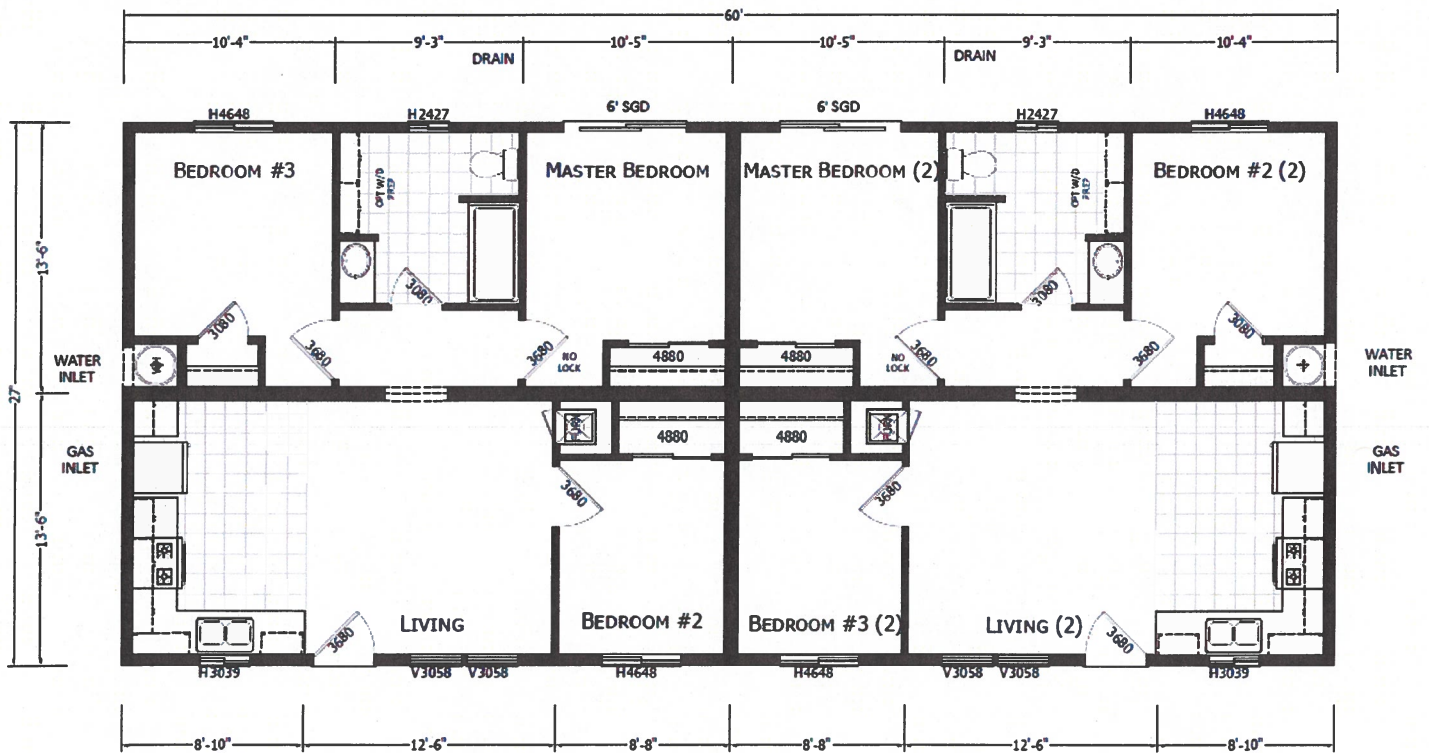

SOLANA DUPLEX

Three Bed | One Bath | 1,620 SQ. FT.

499 West Esplanade Ave | San Jacinto, CA | (951) 654-9321